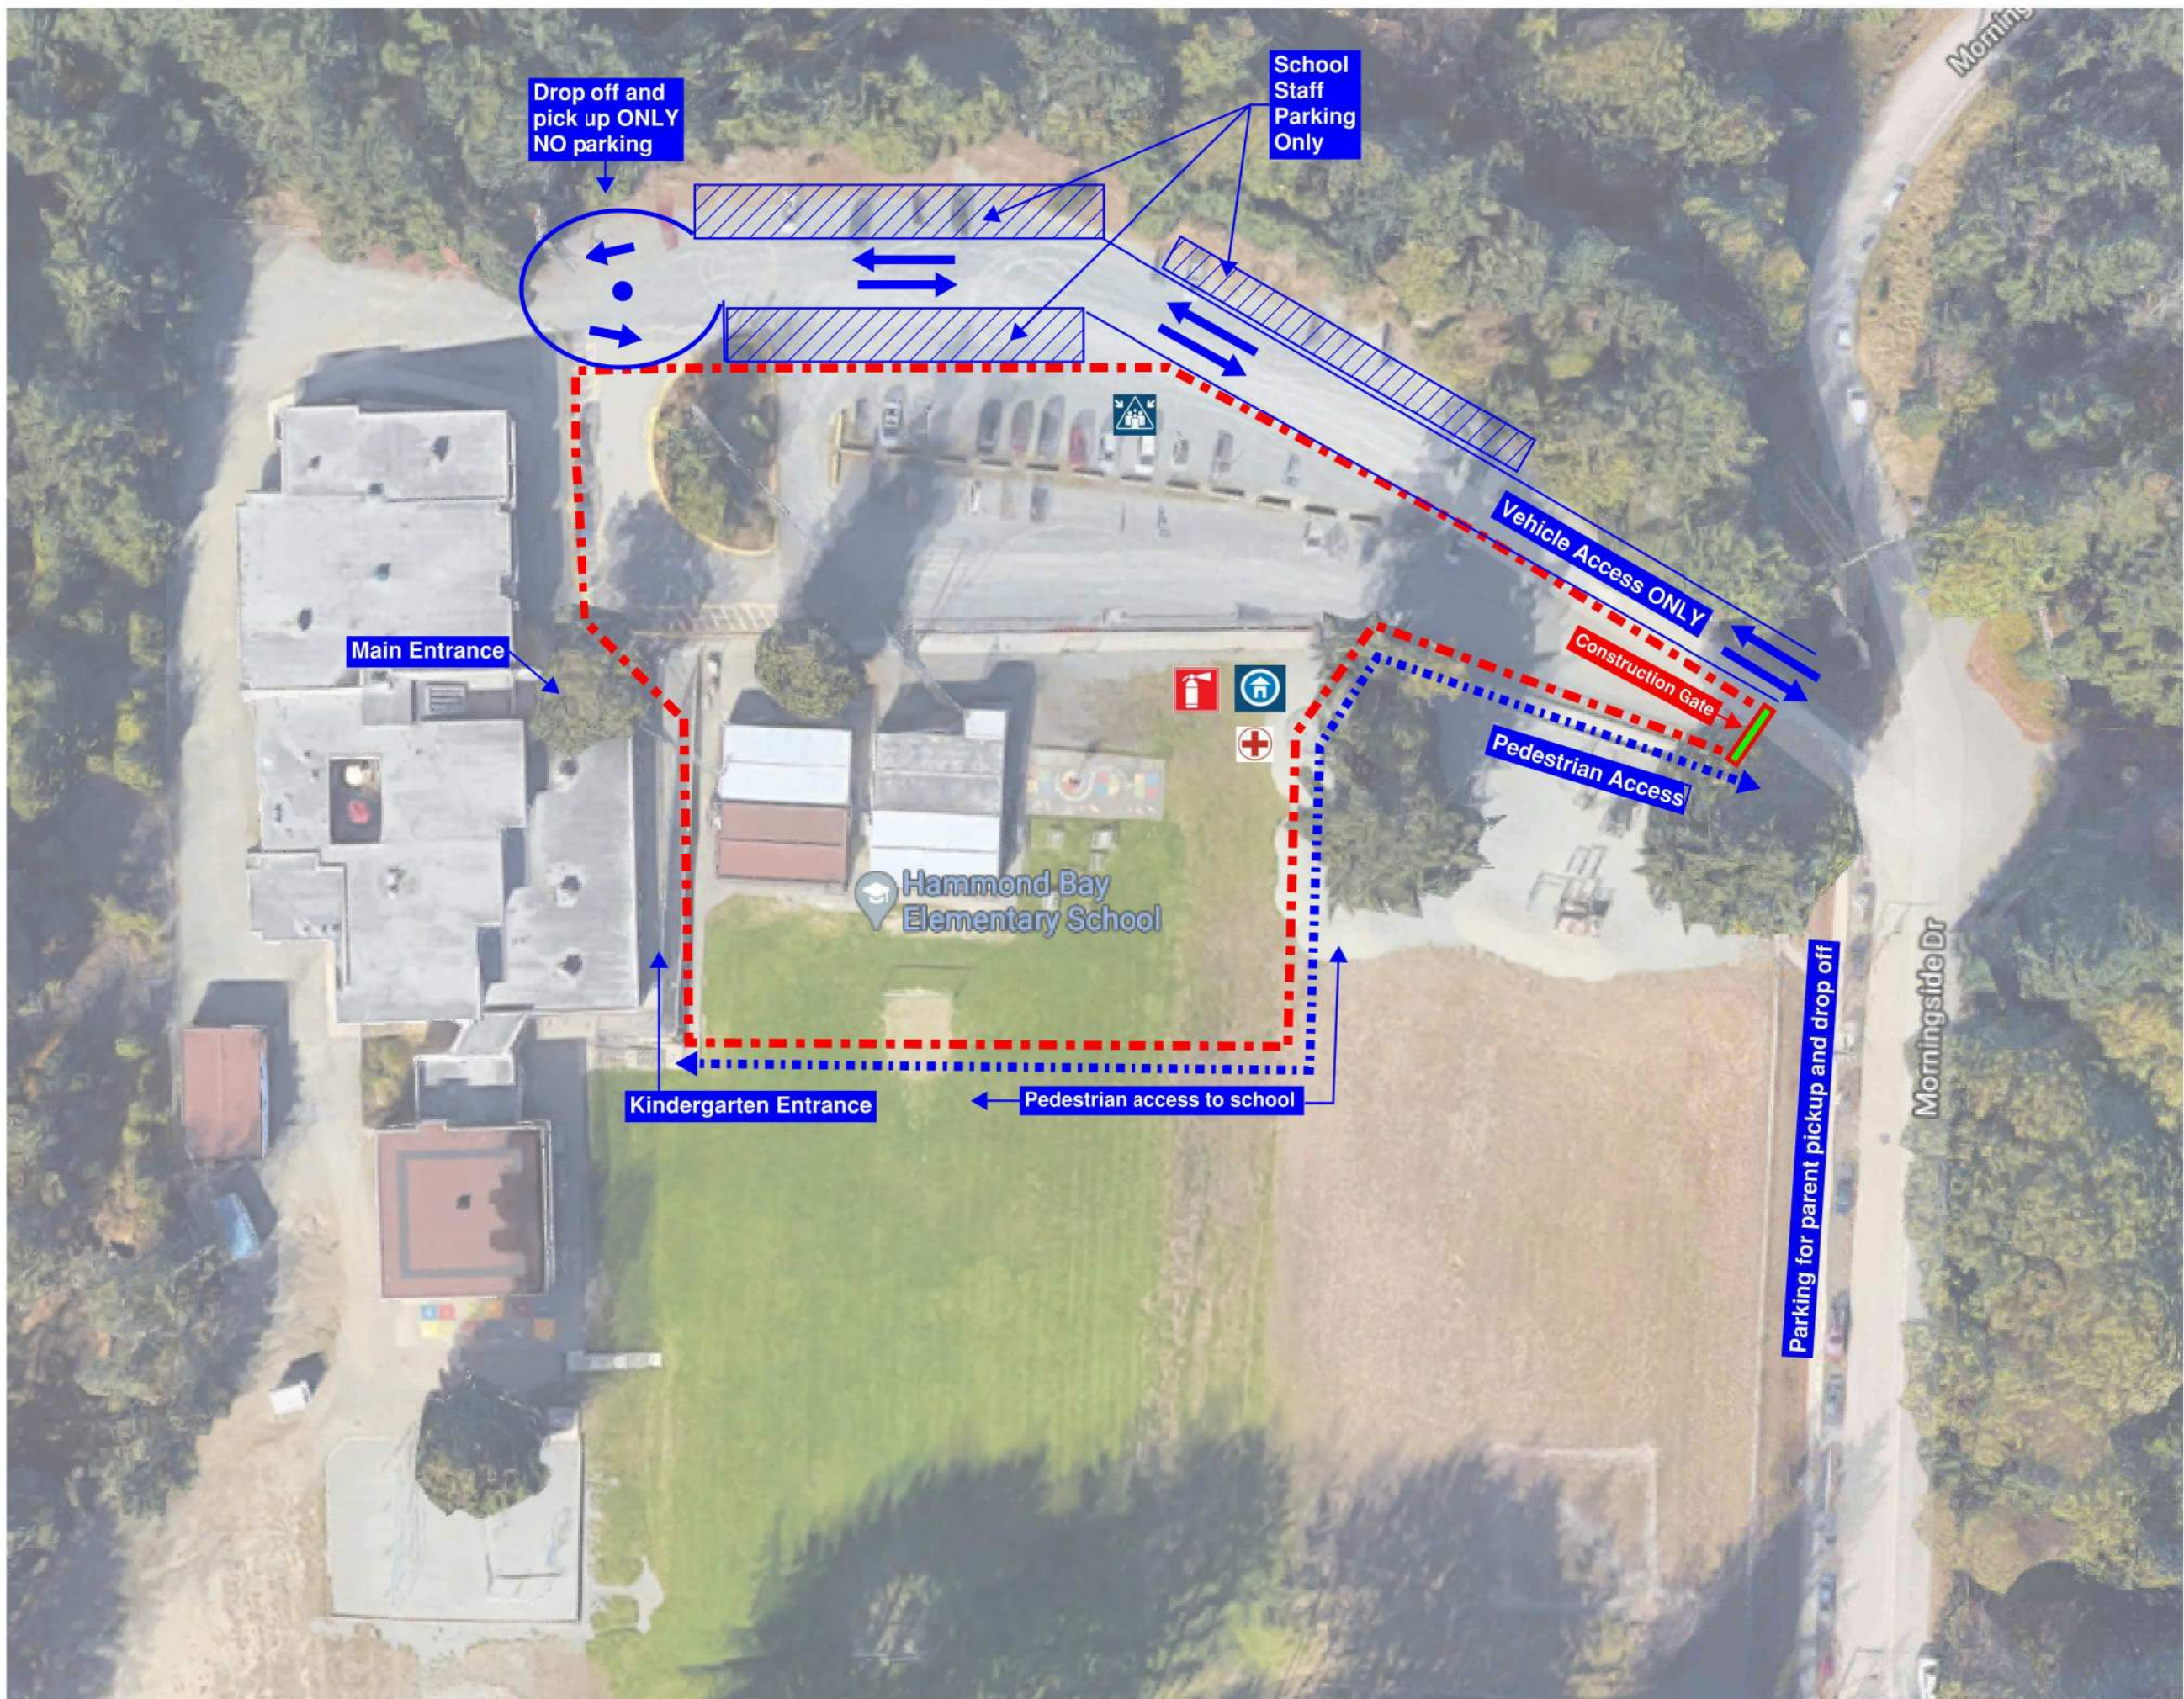

Site Office

Muster Station

Fire Extinguisher/
Air Horn

First Aid Station

Construction Fencing

Site Plan PHASE 1

March 2021 to April 2022

Hammond Bay Elementary Addition

1025 Morningside Drive
Nanaimo, BC

Site Office

Muster Station

Fire Extinguisher/
Air Horn

First Aid Station

Construction Fencing

Site Plan PHASE 1

mid-April 2021 to June
2022

Hammond Bay Elementary Addition

1025 Morningside Drive
Nanaimo, BC